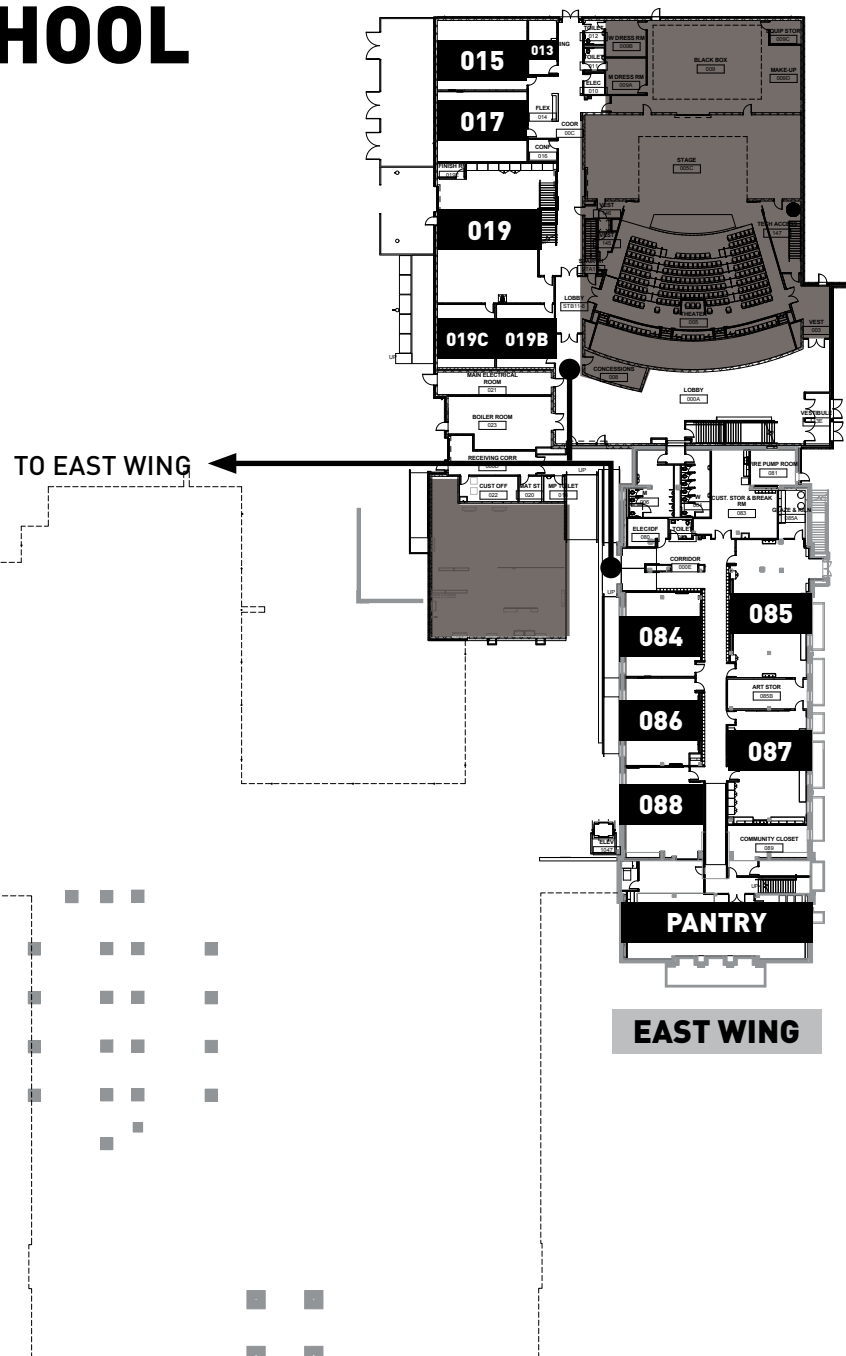

ROOSEVELT HIGH SCHOOL

2016-2017 ROOM ASSIGNMENTS

EAST WING - CLASSROOMS	
015	Flye / Hughes, K.
017	Ambrosio
019	Duckworth
019B	Duckworth / Lane
019C	Duckworth
084	Macon
085	Straube
086	Talerico, T.
087	Duckworth
088	Rueck

EAST WING - OFFICES	
013	Ambrosio Hughes, K. Macon Talerico, T.

LOWER GROUND LEVEL