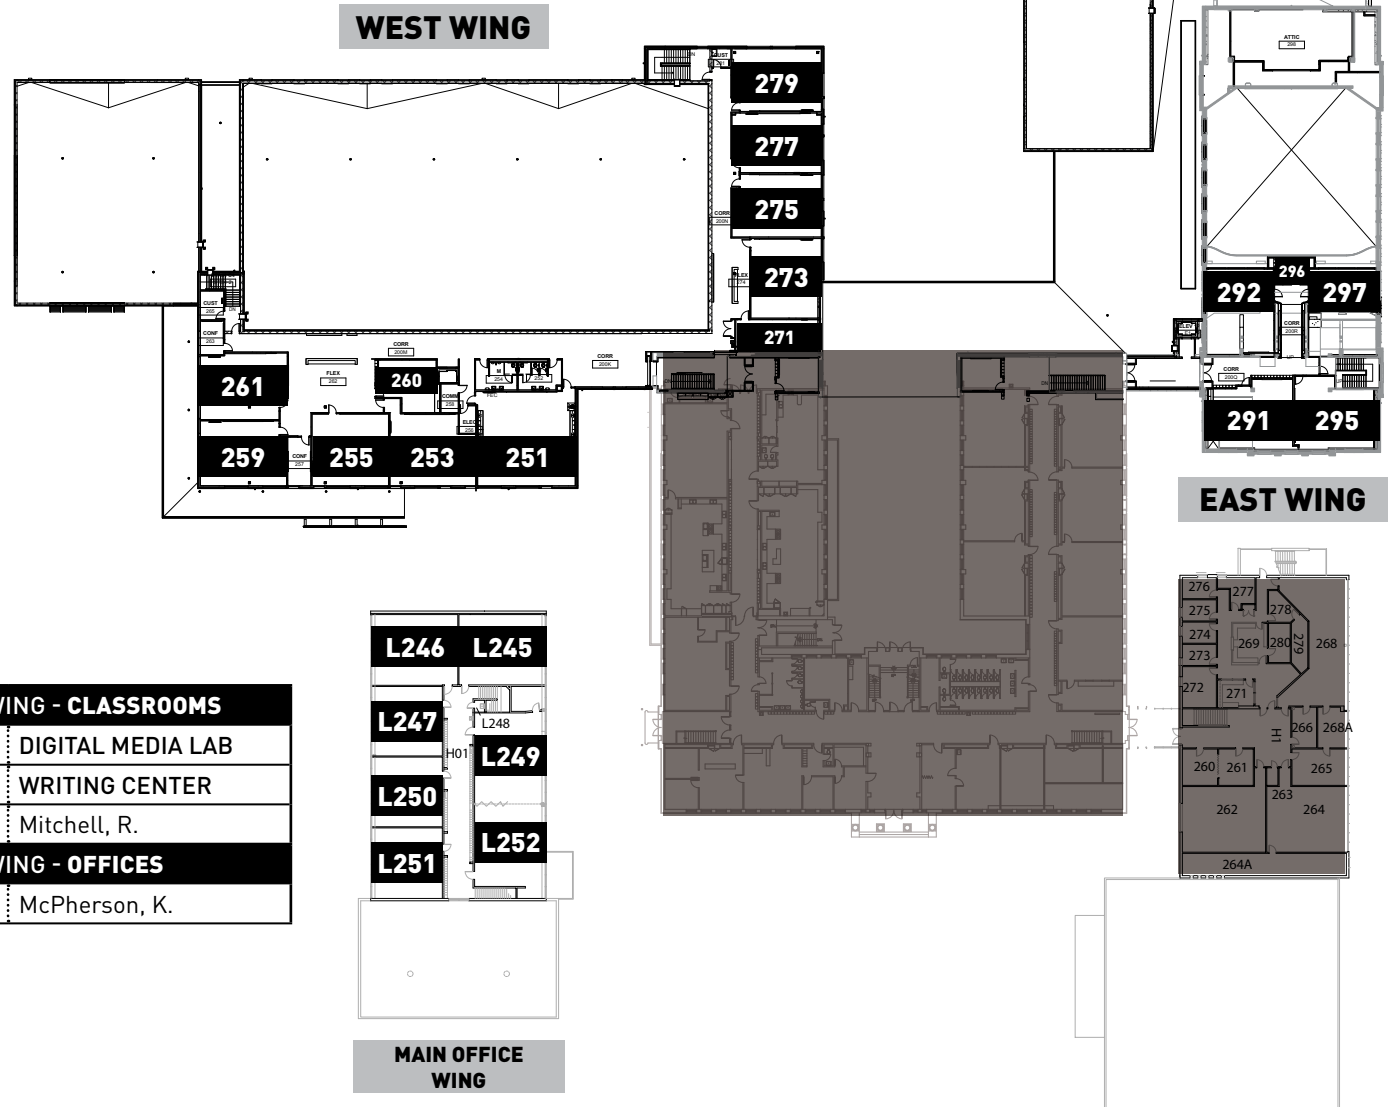

LEVEL ONE

ROOSEVELT HIGH SCHOOL

2016-2017 ROOM ASSIGNMENTS

WEST WING - CLASSROOMS

251	Hanawalt
253	Stilwell
255	Fahey
259	Delgado
261	Roix
273	Nguyen
275	Grass
277	Radler-Okby
279	Garcia-Velasco

WEST WING - OFFICES

260	Delgado Fahey Goldblatt Roix Theriault Stilwell
271	Garcia-Velasco Grass Marsland Nguyen Radler-Okby

MAIN OFFICE WING - CLASSROOMS

L245	Swanson
L246	Bishop
L247	Fisher
L249	Hawkins
L250	Heister
L251	Yonamine
L252	Rodgers

EAST WING - CLASSROOMS

291	DIGITAL MEDIA LAB
292	WRITING CENTER
295	Mitchell, R.

EAST WING - OFFICES

296	McPherson, K.
-----	---------------

LEVEL TWO