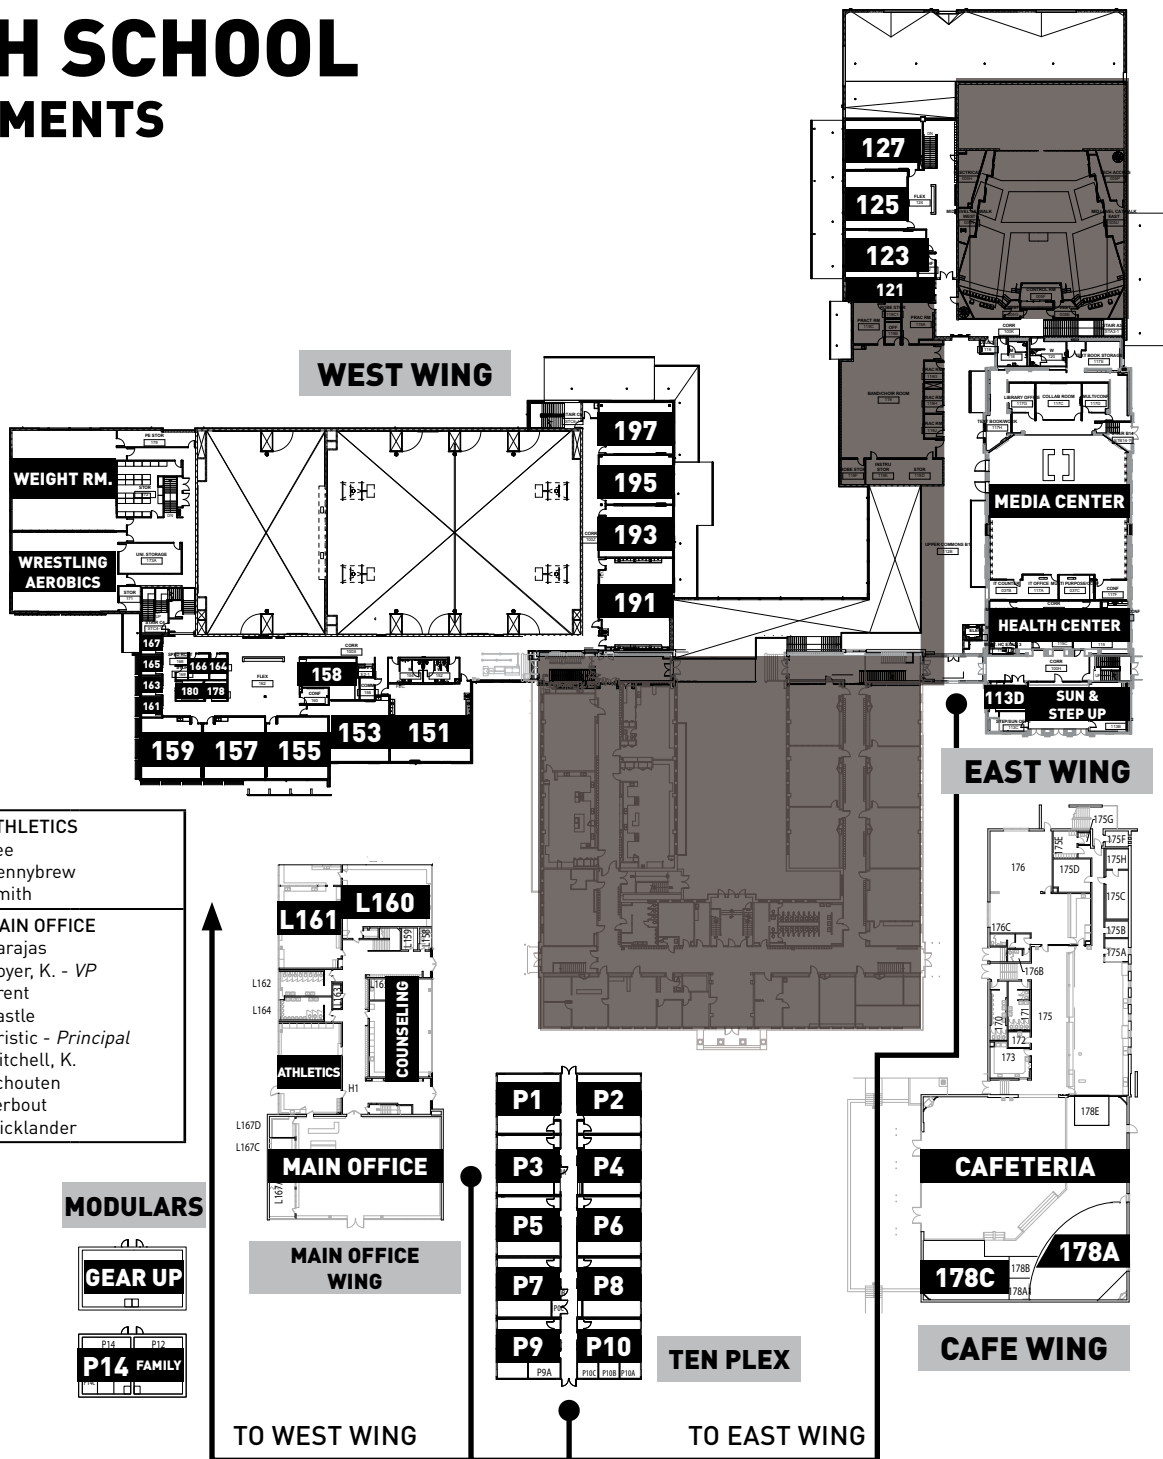

ROOSEVELT HIGH SCHOOL

2016-2017 ROOM ASSIGNMENTS

WEST WING - CLASSROOMS

151	Day
153	Parker
155	Boyea
157	Brown
159	Sichel
159	Schmidke-Knudsen
191	Crock
193	Zuniga-Hall
195	Telles-Ferreira
197	Marsland
WEIGHT	Valley
AEROBICS	Hiramatsu

WEST WING - OFFICES

158	Bobenreith	Parker
	Crock	Telles-Ferreira
	Day	Ziady
	Hanawalt	
161	Sichel	
163	Schmidke-Knudsen	
164	Vann-Tessmer	
165	Hinds	
166	Dugo / Stangel	
167	Boyea	
178	Brown / Talerico, F.	

EAST WING - CLASSROOMS

MEDIA	Tighe
123	Haber
125	Hughes, M.
127	Boyer, M. / Flye

EAST WING - OFFICES

121	Boyer, M.	Hughes, M.
	Flye	Mitchell, R.
	Haber	
113D	LEADERSHIP	
	Rueck	
113	SUN & STEP UP	
Suite	Taylor-Mayes	

CAFE WING - CLASSROOMS

178A	Margolis
178C	Lane

TEN PLEX - CLASSROOMS

P1	Stanfield
P2	Mihelic / Sheaffer
P3	Fantz
P4	Marvit / Huls
P5	Byer / Marvit
P6	Huls / Shiokari
P7	Cha / Sheaffer
P8	Ansell / Mihelic

TEN PLEX - OFFICES

P9	Ansell	Mihelic
	Byer	Ramirez
	Cha	Sheaffer
	Fantz	Shiokari
	Huls	Stanfield
	Marvit	
P10	Alverado	Hughes, H.
Suite	Clark, C.	Koch
	Dominguez	Peterson

MODULARS - OFFICES

P11	GEAR UP
P12	FAMILY ROOM
	TBD
P14 Suite	MCFT INTERNS

MAIN OFFICE WING - CLASSROOMS

L160	Whisler
L161	Kittrick

MAIN OFFICE WING - OFFICES

L165	COUNSELING
	Auda-Capel
	Green
	Puchalski
	Reeves-Eisbach
	Tellez-Gomez

L166	ATHLETICS
	Lee
	Kennybrew
	Smith
L167	MAIN OFFICE
	Barajas
	Boyer, K. - VP
	Brent
	Castle
	Hristic - Principal
	Mitchell, K.
	Schouten
	Verbout
	Wicklander

LEVEL ONE