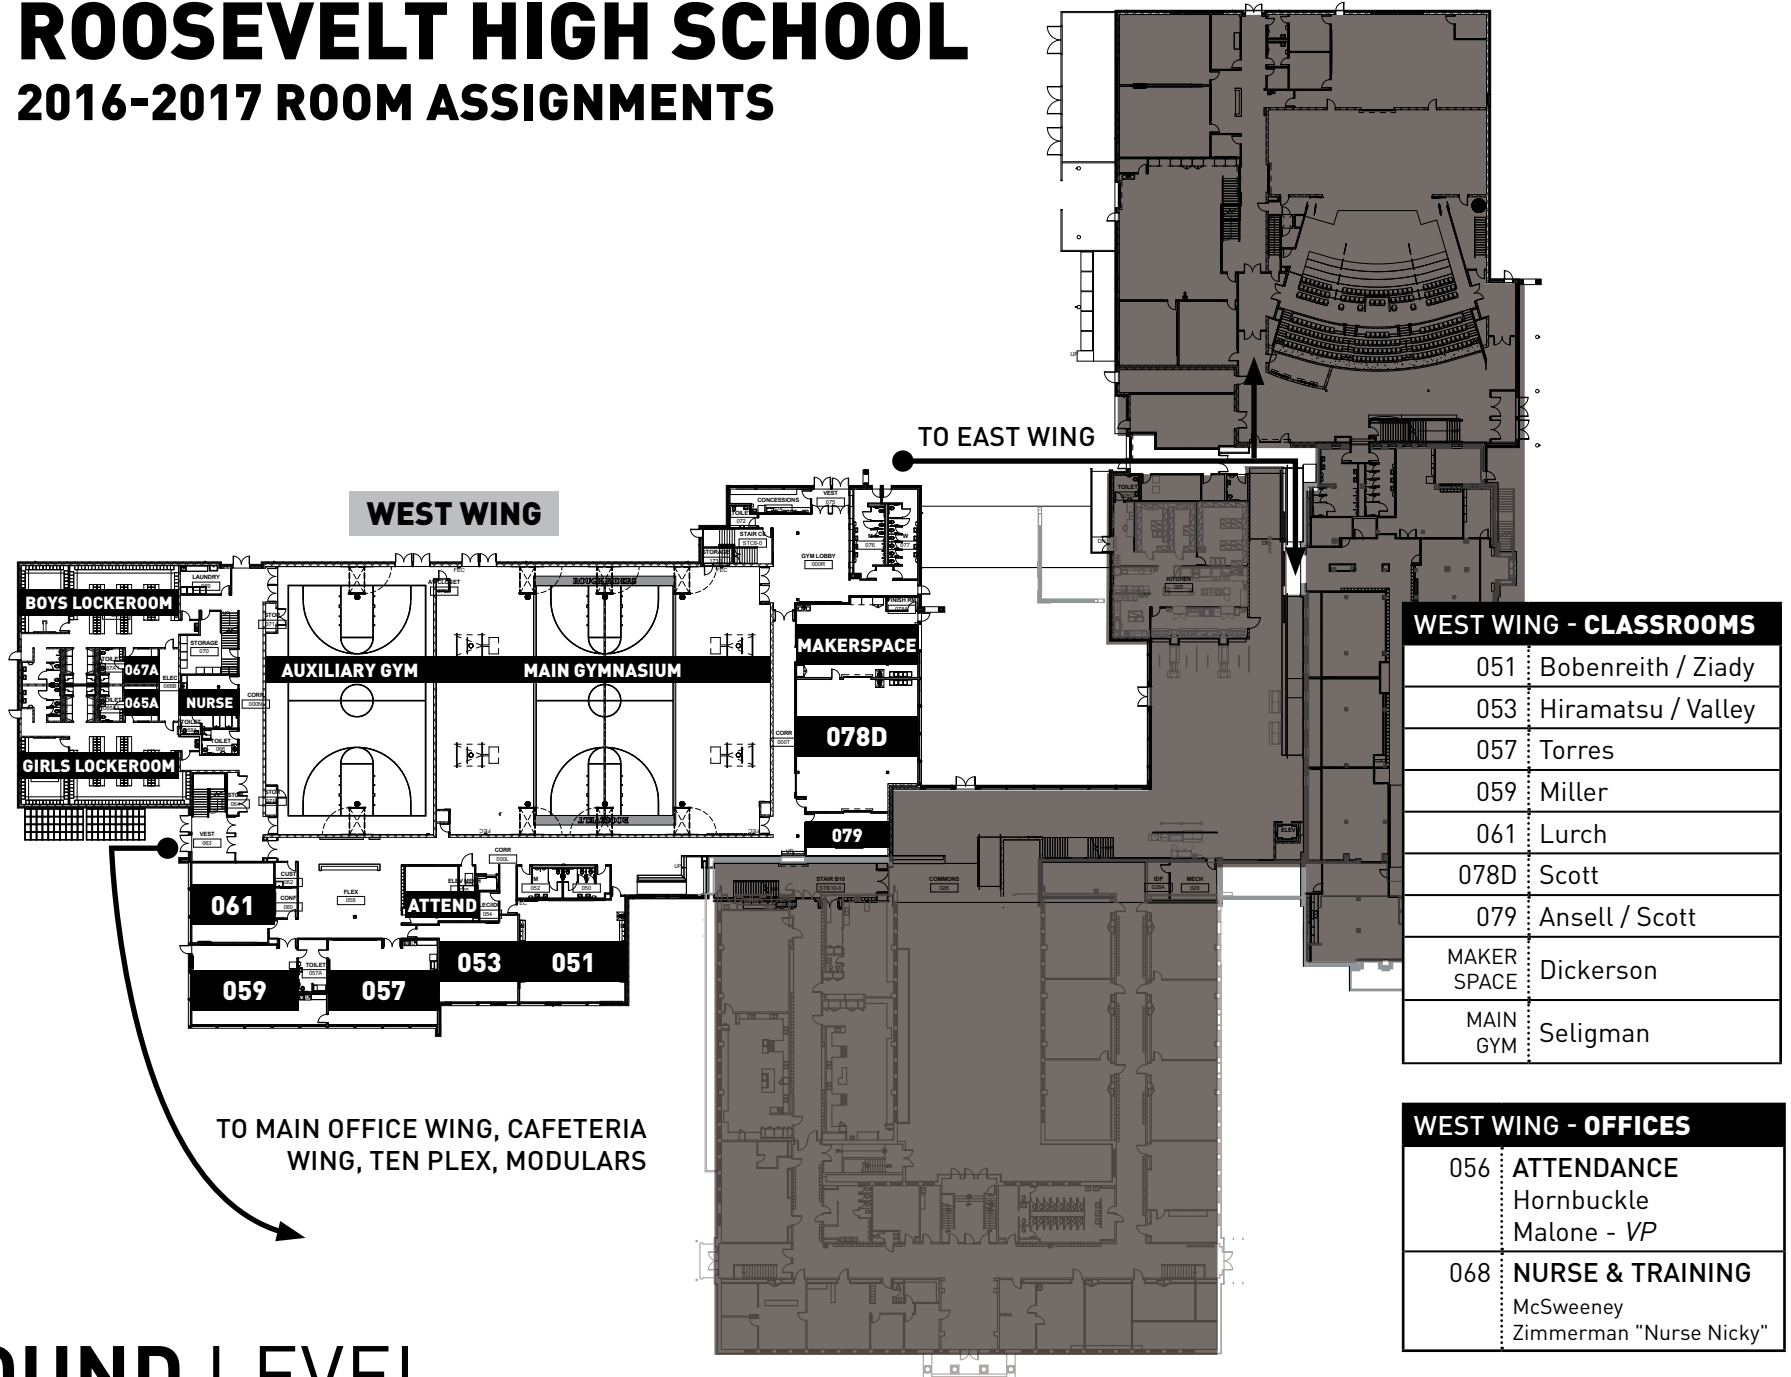

EAST WING - OFFICES	
013	Ambrosio Hughes, K. Macon Talerico, T.

LOWER GROUND LEVEL

ROOSEVELT HIGH SCHOOL

2016-2017 ROOM ASSIGNMENTS

GROUND LEVEL

ROOSEVELT HIGH SCHOOL

2016-2017 ROOM ASSIGNMENTS

WEST WING - CLASSROOMS